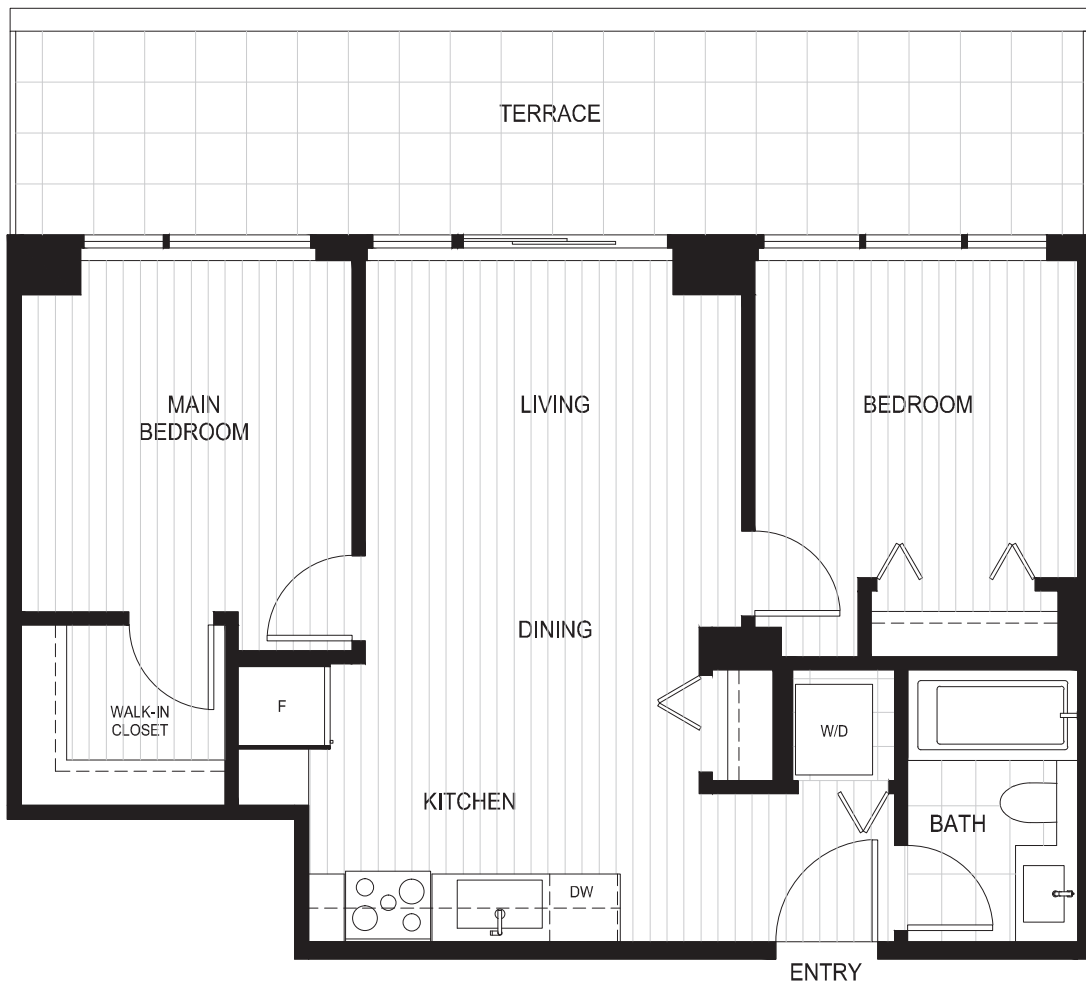

2 BED | 1 BATH

INDOOR LIVING: 642 SQ. FT.
OUTDOOR LIVING: 184 SQ. FT.
TOTAL: 826 SQ. FT.

LEVEL 4