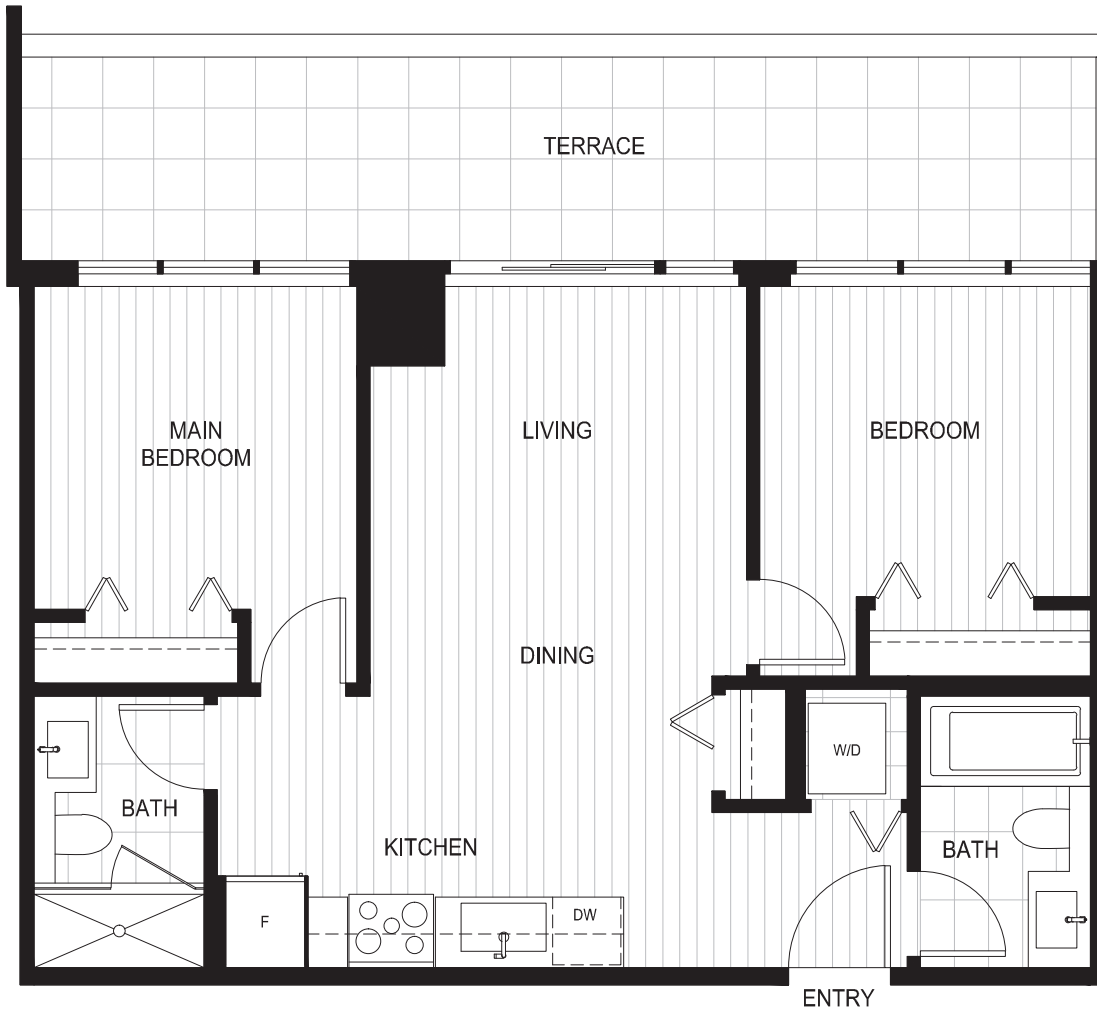

2 BED | 2 BATH

INDOOR LIVING: 676 SQ. FT.
OUTDOOR LIVING: 187 SQ. FT.
TOTAL: 863 SQ. FT.

LEVEL 4