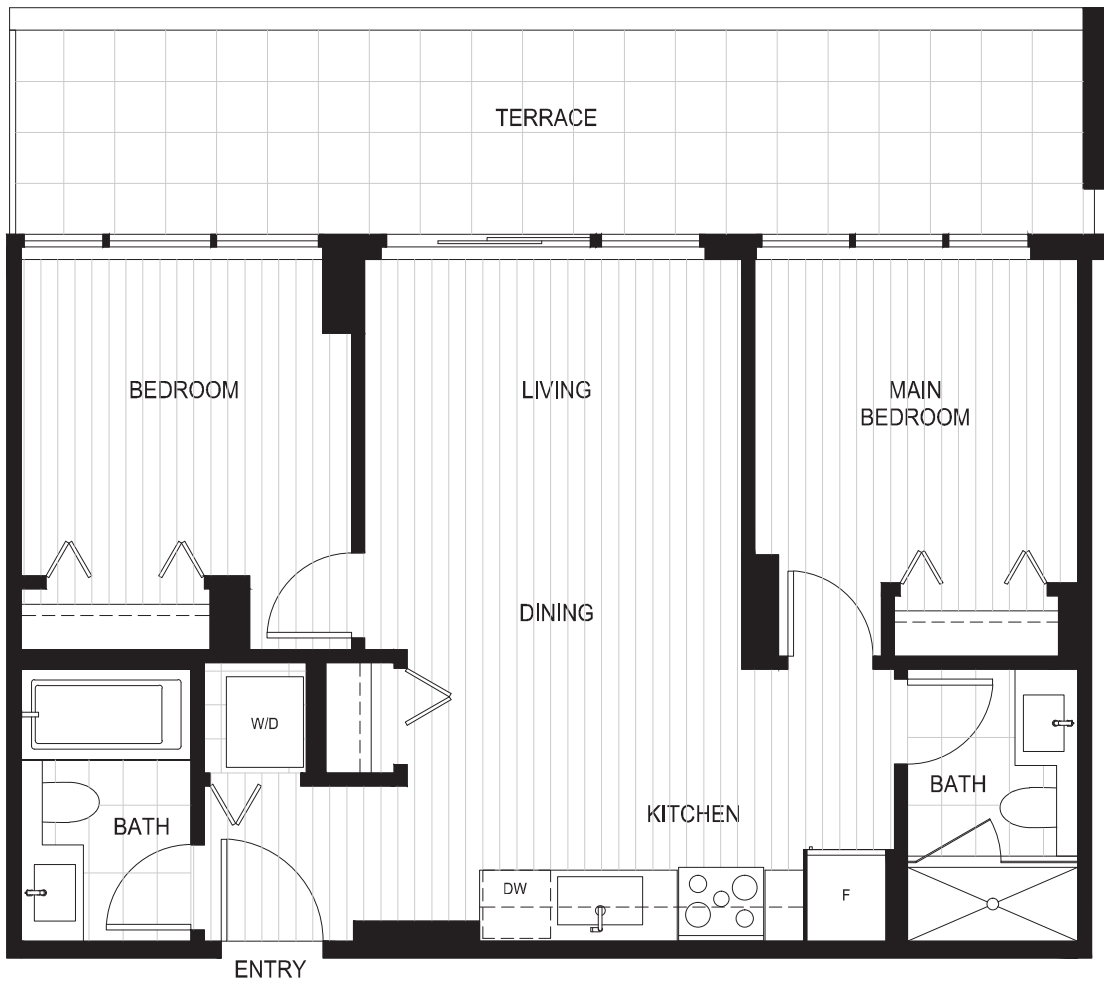

2 BED | 2 BATH

INDOOR LIVING: 676 SQ. FT.
OUTDOOR LIVING: 185-189 SQ. FT.
TOTAL: 861-865 SQ. FT.

LEVEL 4