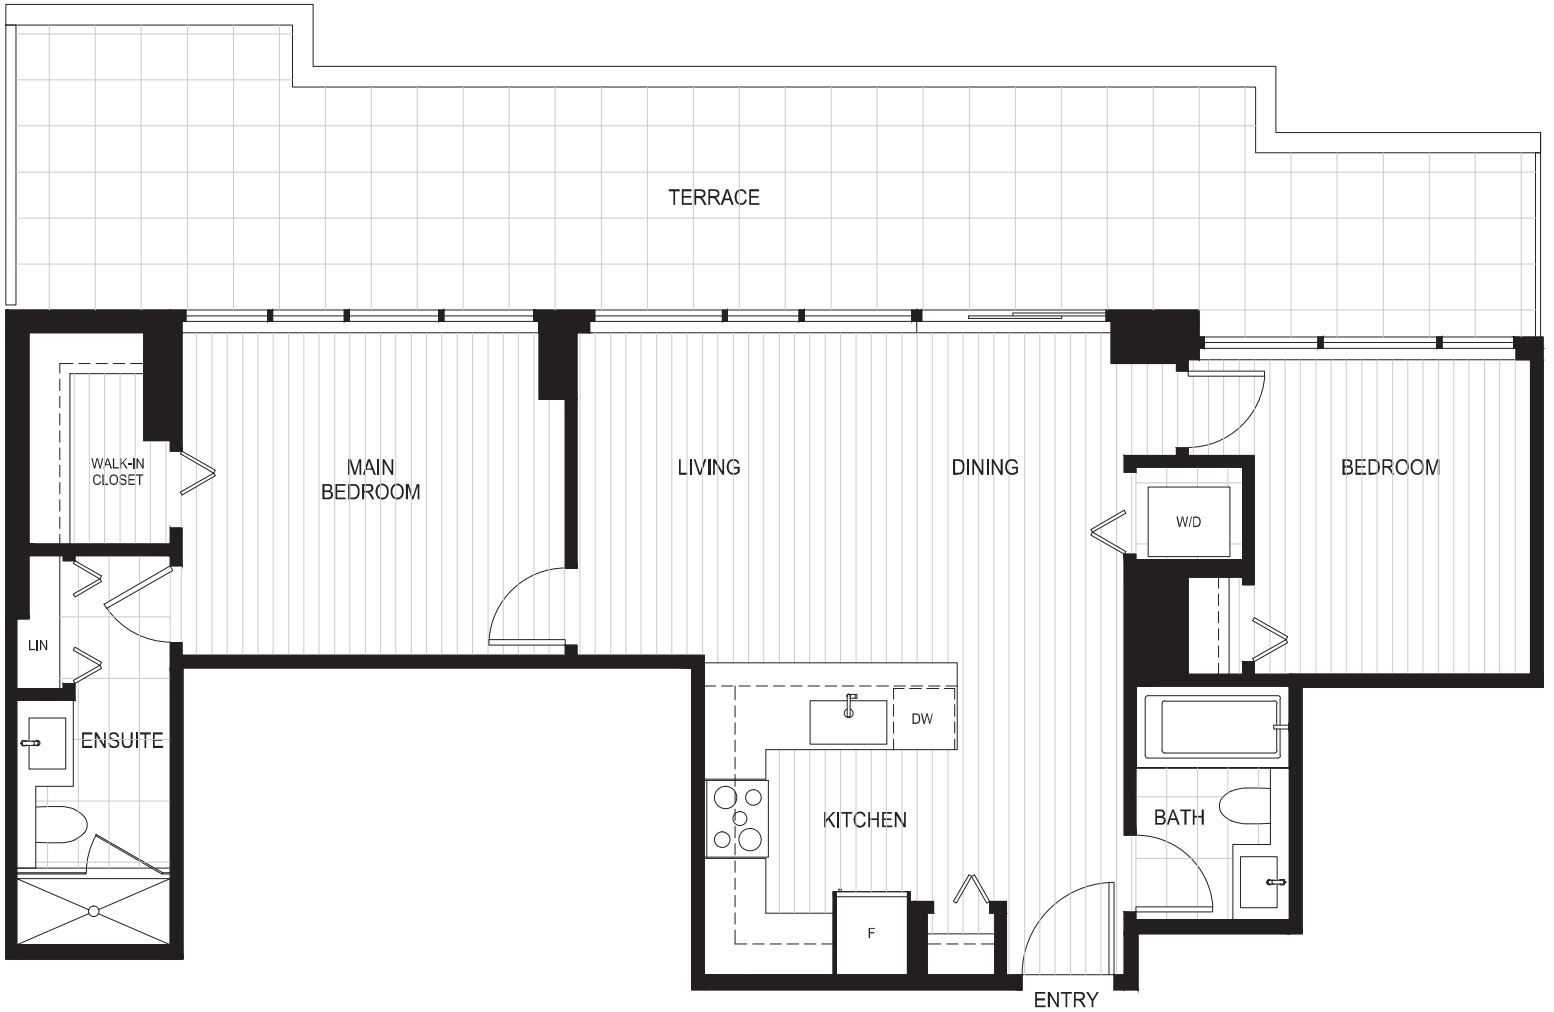

2 BED | 2 BATH

INDOOR LIVING: 833 SQ. FT.
OUTDOOR LIVING: 368 SQ. FT.
TOTAL: 1,201 SQ. FT.

LEVEL 4