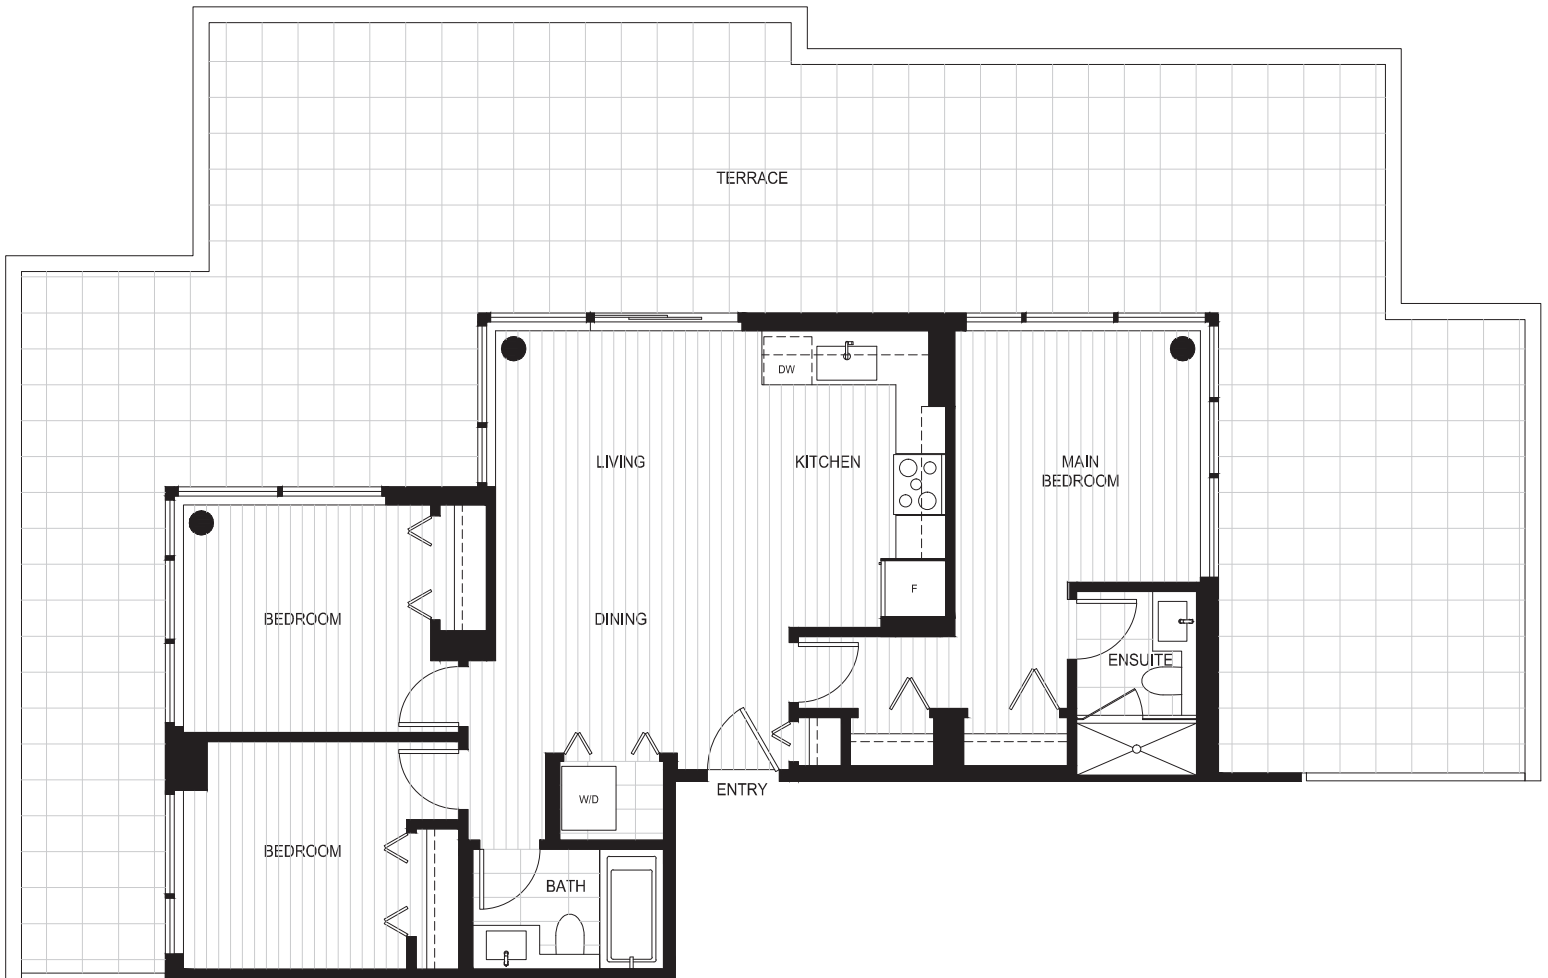

3 BED | 2 BATH

INDOOR LIVING: 936 SQ. FT.
OUTDOOR LIVING: 1,071 SQ. FT.
TOTAL: 2,007 SQ. FT.

LEVEL 4